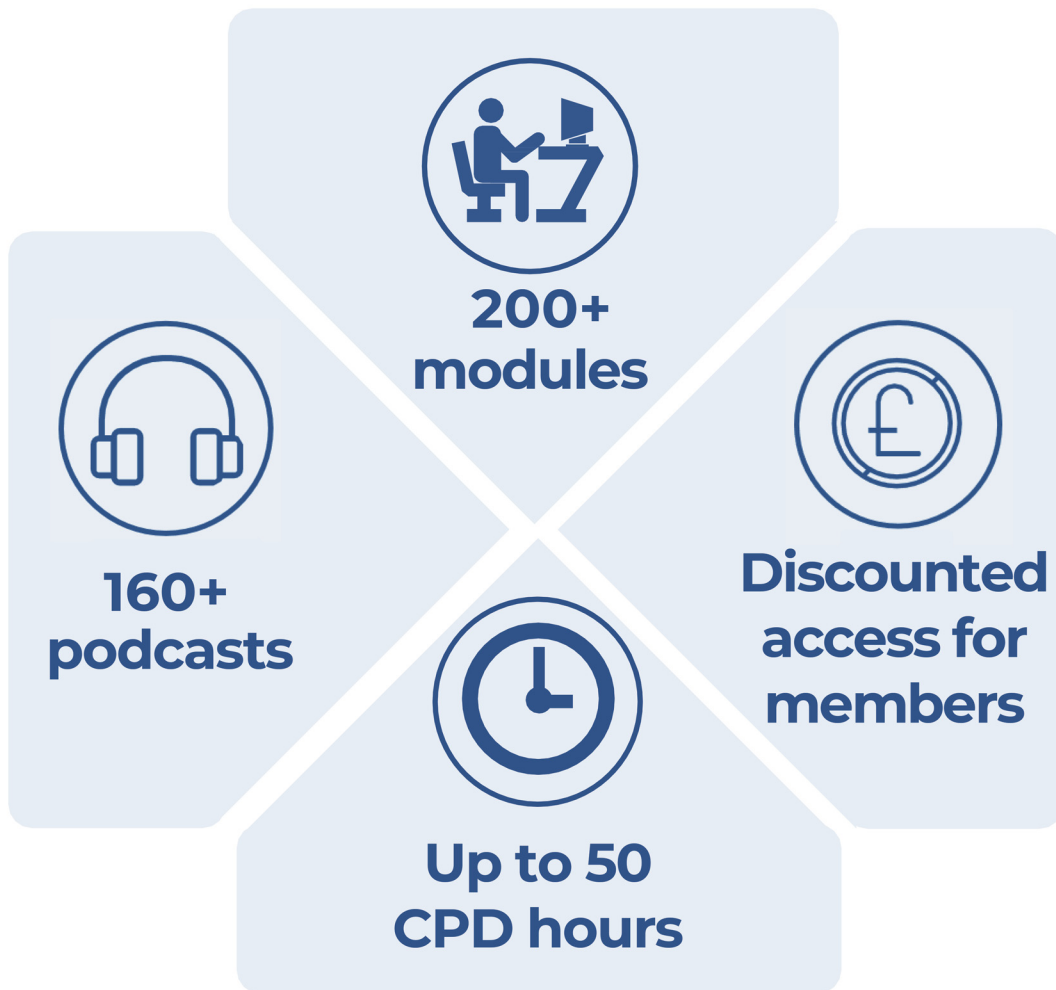

BJPsych

Advances

Continuing professional development in psychiatry

**Violent behaviour in adolescents:
assessment and formulation**

CPDeLearning

RCPsych's online learning resource
for mental health professionals

 Many workplaces have purchased **institutional subscriptions** to CPD eLearning, with OpenAthens authentication.

Contact your Trust to see if you could have free access.

elearninghub.rcpsych.ac.uk