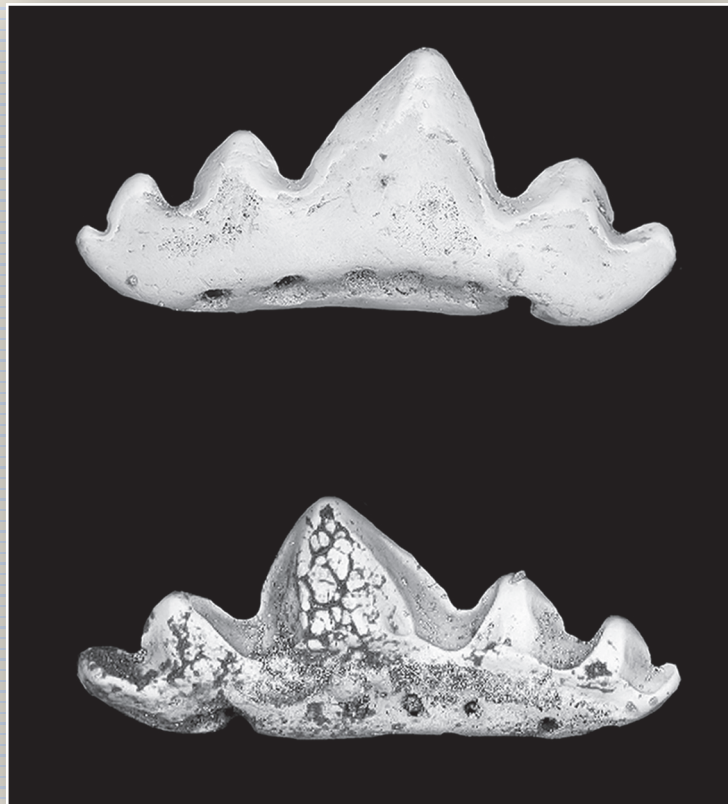

JOURNAL of PALEONTOLOGY MEMOIRS

VOL 92 | MEMOIR 77 | 2018

CAMBRIDGE
UNIVERSITY PRESS