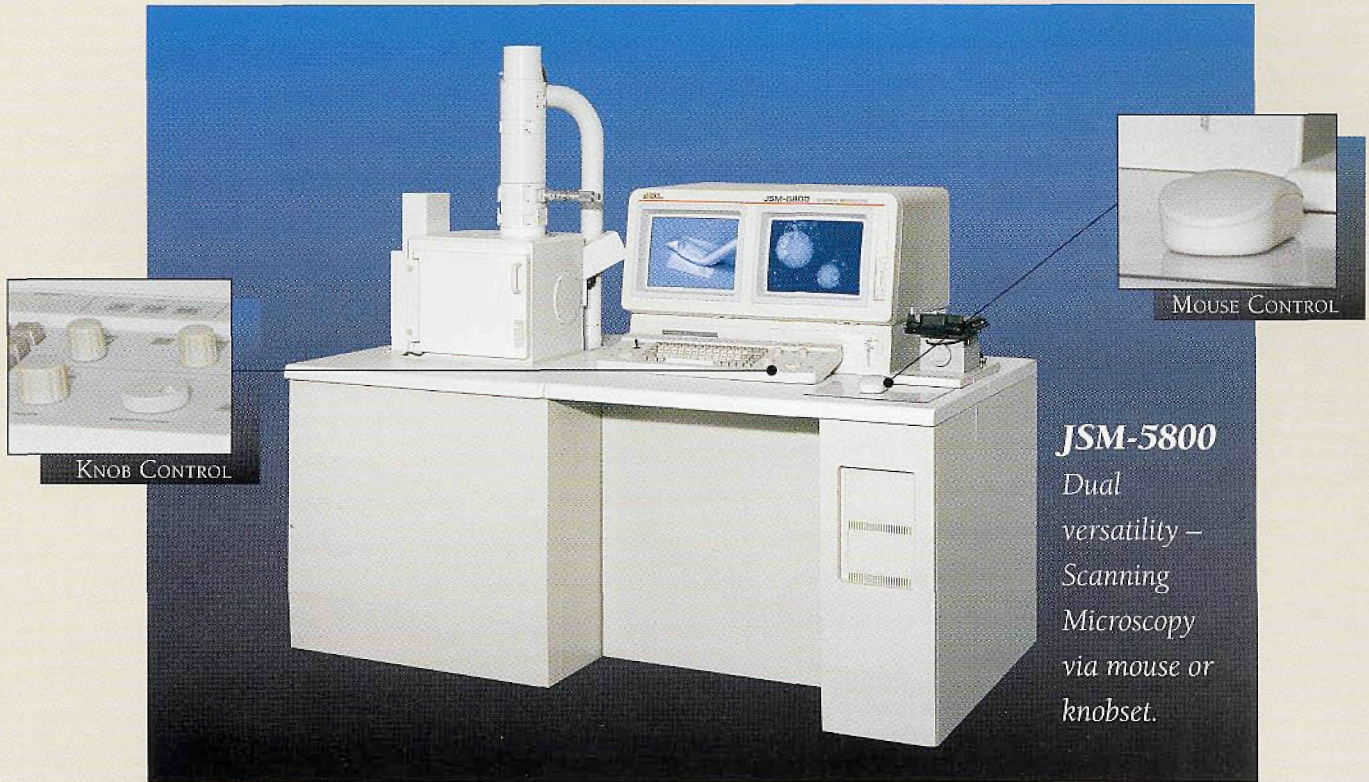

## JSM-5800 Scanning Microscope Features Two Options for Optimum Control.

- Large Specimen Stage
- High/low vacuum capability
- Super Conical Objective Lens for high resolution

Suitable for a wide range of applications, the JSM-5800 from JEOL represents a new era in scanning microscopy. Now you have the option to choose either mouse or knobset control, while taking advantage of the super conical objective lens designed for the highest resolution (3.5nm) and large sample tilting.

- ▶ Easy-to-use unit has a wide range of built-in automatic functions.
- ▶ Large specimen stage allows room for up to an 8-inch sample.
- ▶ Archiving enables temporary or permanent storage and retrieval in standard TIF format.
- ▶ Five axis stage automation makes the JSM-5800 fast and easy-to-use.